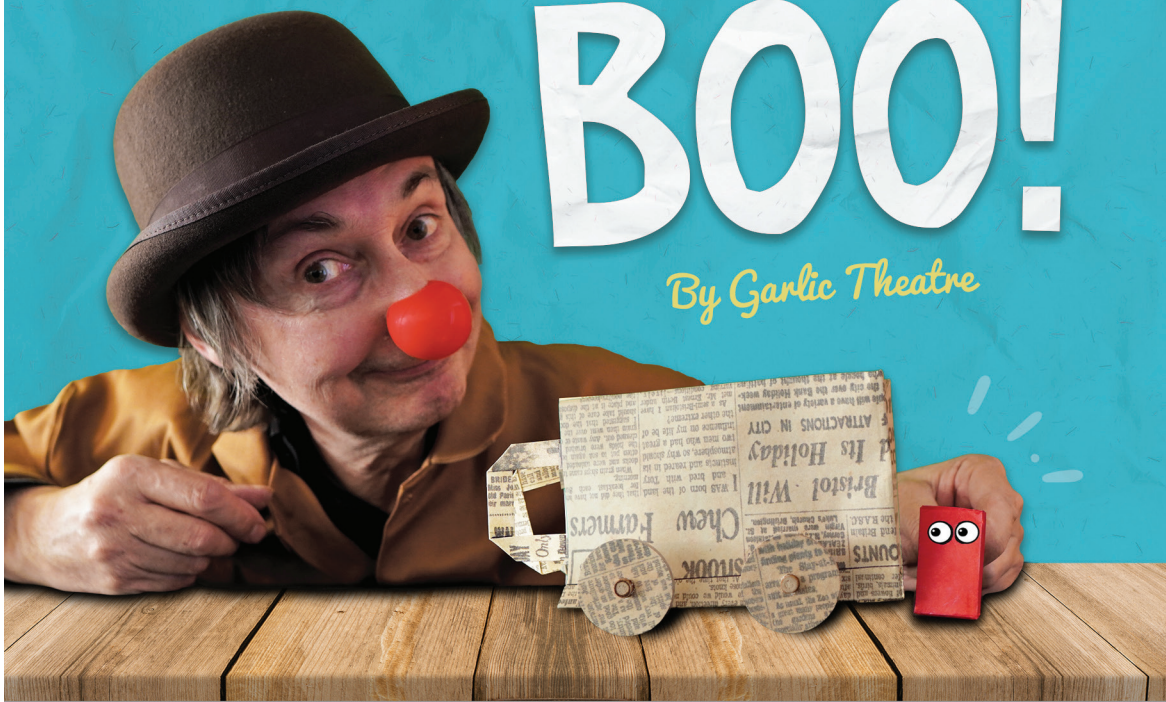

# THE BAG THAT WENT BOO!

*By Garlic Theatre*

# THE BAG THAT WENT BOO!

“Wow!  
It was fantastic.  
Absolutely captivating  
- beautiful, simple,  
spellbinding.  
This is children's  
theatre at its best.”

The delightfully comic story of a little red bag that jumps out of a paper bag - what in the world is it and where is it going?

Join us for a fantastical journey of paper bag proportions, dive into the sea and travel to the land of snow. Watch out for a giant paper bag wandering about making strange noises....

*For families and children aged 3-8*