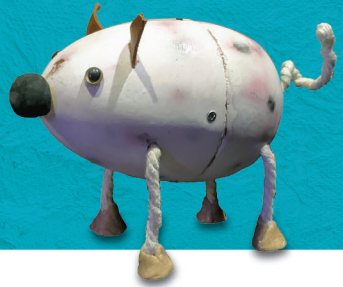

EGGS ON LEGS

By Garlic Theatre

EGGS ON LEGS

Garlic Theatre conjure a poetic, Dr Seuss world full of eggcentric puppets and music to make you roll around with laughter.

Meet a family of zany Eggs on Legs, living in a lost pocket of the globe. One day the wind blows a huge egg into their tree and they are excited to play with it. But what happens if it hatches and can they protect it from the slithery snake?

A cracking family show bursting with wonder and surprise - you will never look at an egg in the same way again.

For ages 3-8

Devised and designed by the Company

*Performer **Mark Pitman***

*Puppetry Direction **Liz Walker***